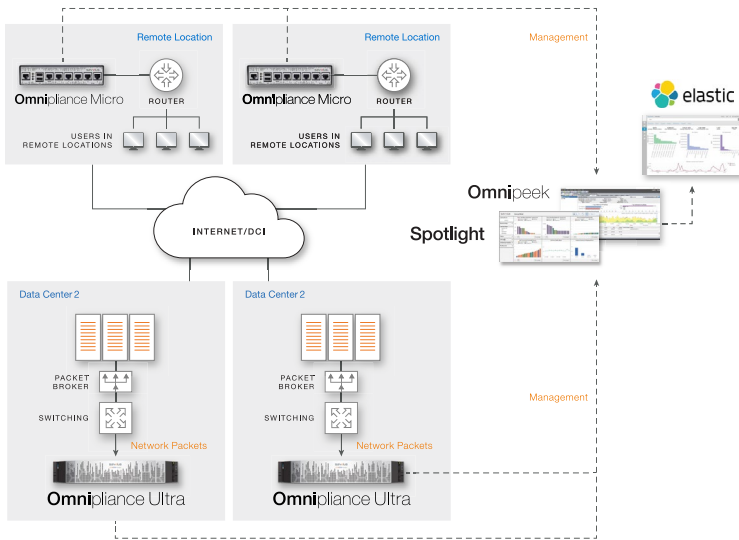

When you need network visibility that gives you actionable data, you want the power delivered by Omniplance Ultra to effectively monitor and troubleshoot your network environment. Instead of renewing an expensive maintenance contract on an older network appliance, trade it in for an Omniplance Ultra.

Omniplance Ultra Provides:

- Real-time visibility into every interaction on the network at up to 20Gbps
- The ability to see issues of network and application latency, communications quality, and capacity
- Network traffic monitoring and packet data capture at the same time and same rate
- Proven workflows and analytics for network performance issues
- Customizable dashboards that allow you to view the conversation data and analysis that's most important to you, whether by application, analytic, or network segment